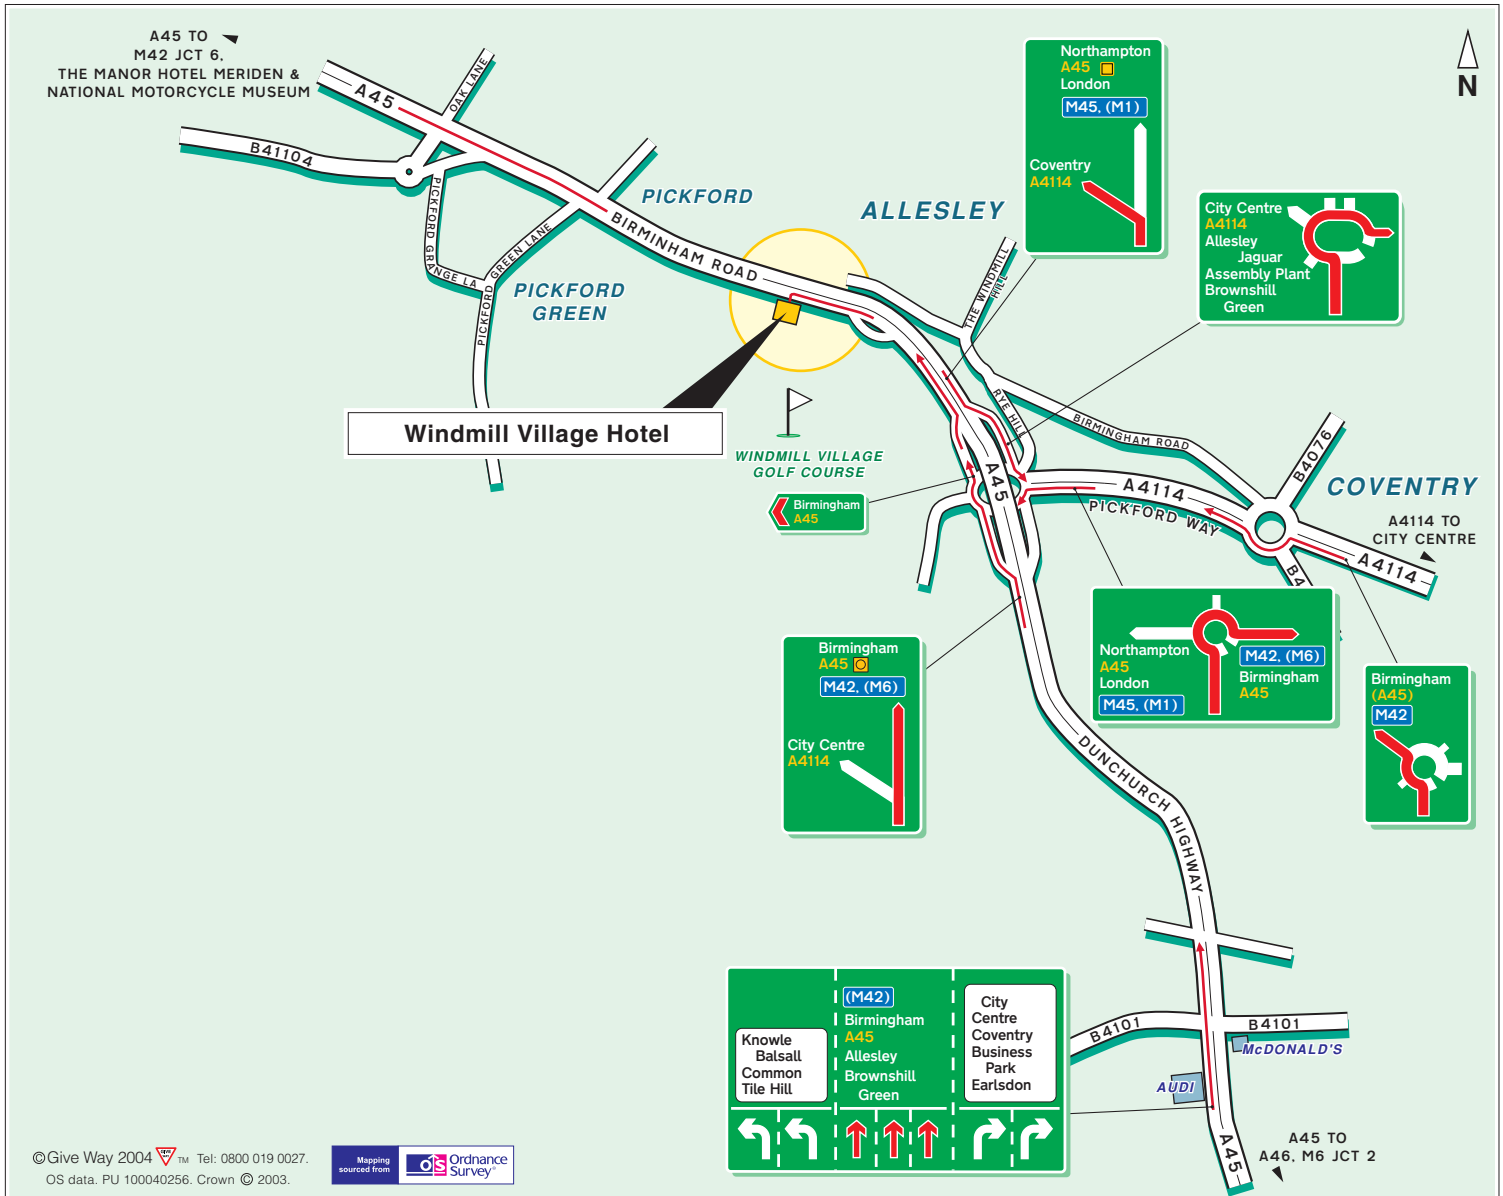

WINDMILL VILLAGE HOTEL, GOLF & LEISURE CLUB
 Birmingham Road (A45 Westbound), Allesley, Coventry CV5 9AL

Tel: 02476 404040

Fax: 02476 404042

© Give Way 2004. Tel: 0800 019 0027.
 OS data. PU 100040256. Crown © 2003.

Public Transport

By Rail, Birmingham International.
 Approximately 20 minutes taxi ride away.

By Air, Birmingham International Airport.
 Approximately a 20 minute taxi ride away.

A NATIONAL MOTORCYCLE MUSEUM

B THE MANOR HOTEL MERIDEN

C WINDMILL VILLAGE HOTEL