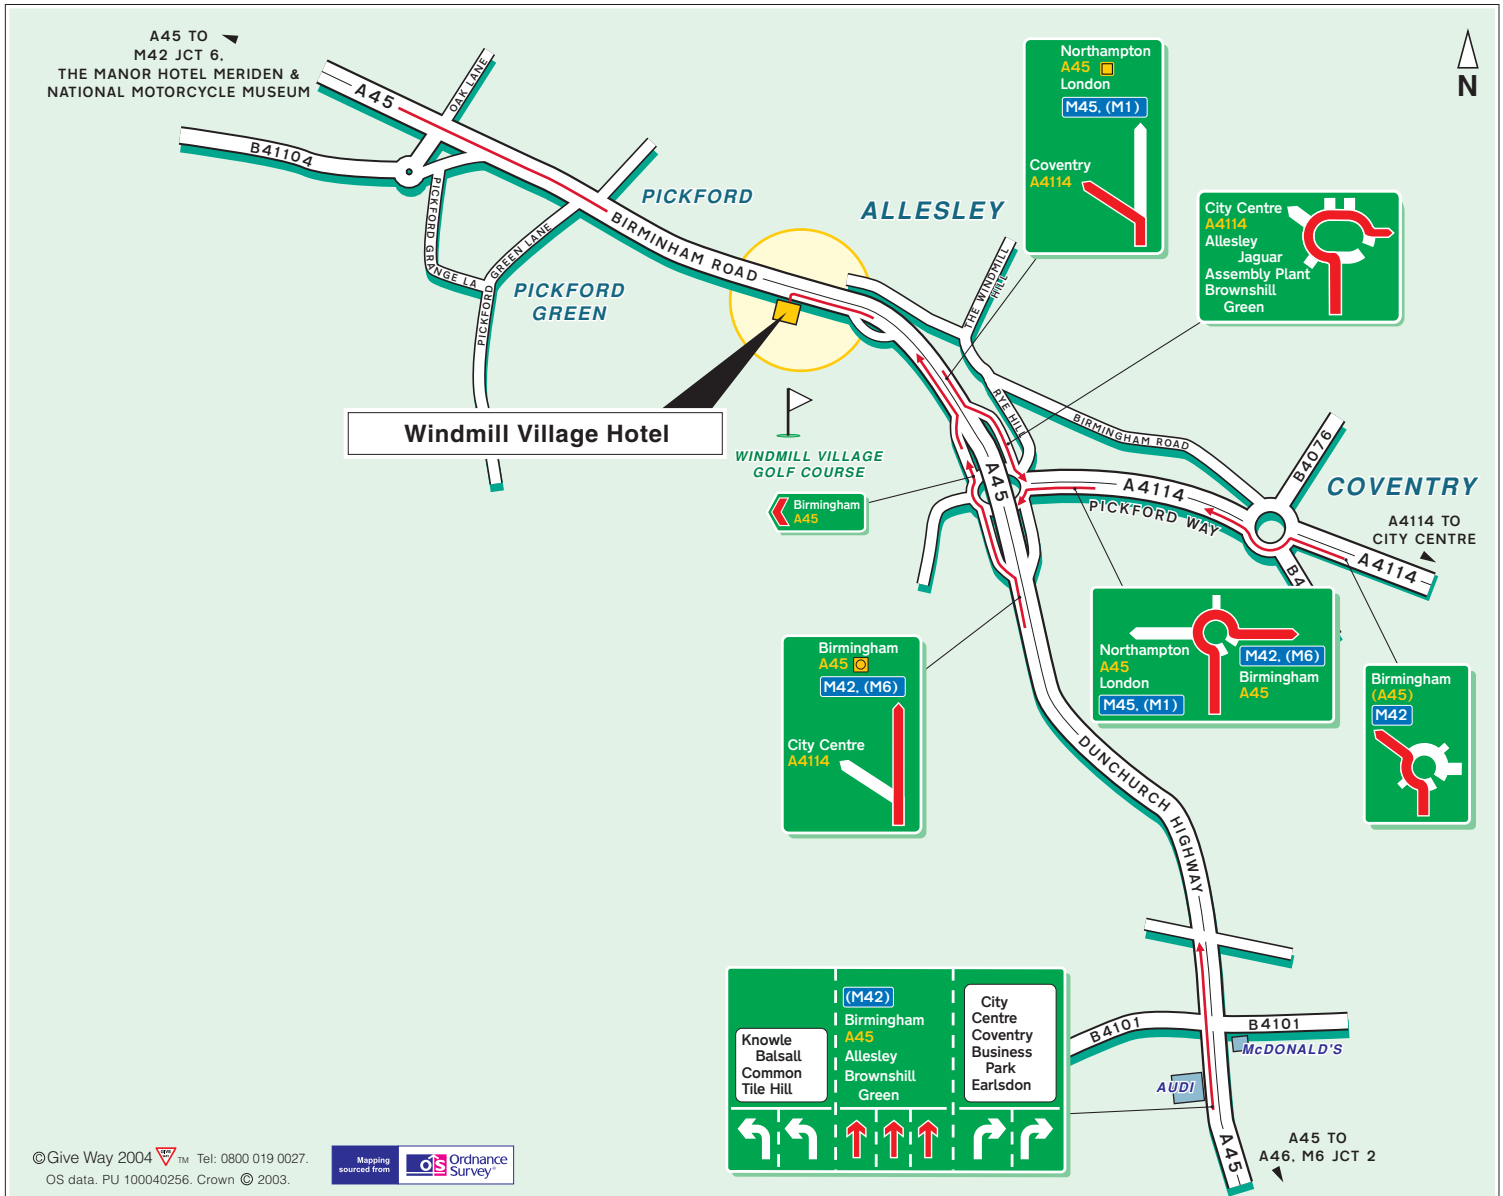

**WINDMILL VILLAGE HOTEL, GOLF & LEISURE CLUB**  
 Birmingham Road (A45 Westbound), Allesley, Coventry CV5 9AL

Tel: 02476 404040

Fax: 02476 404042

© Give Way 2004. Tel: 0800 019 0027.  
 OS data. PU 100040256. Crown © 2003.

**Public Transport**

By Rail, Birmingham International.  
 Approximately 20 minutes taxi ride away.

By Air, Birmingham International Airport.  
 Approximately a 20 minute taxi ride away.

**A NATIONAL MOTORCYCLE MUSEUM**

**B THE MANOR HOTEL MERIDEN**

**C WINDMILL VILLAGE HOTEL**