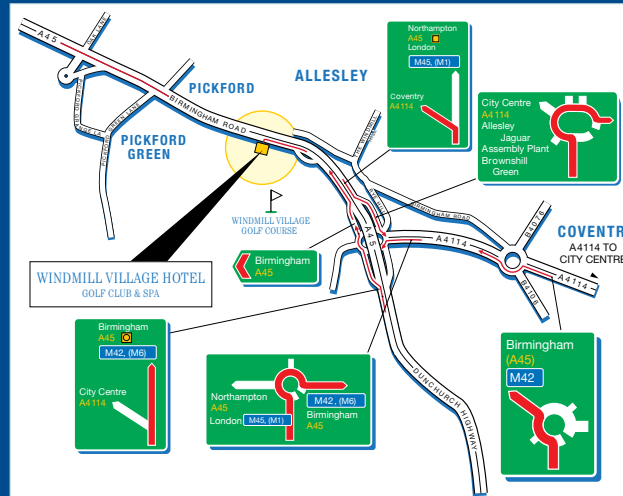

Alternatively you can sign up online by visiting www.windmillvillagehotel.co.uk

LOCATION

Prominently situated on the A45, we are just minutes away from Coventry City Centre. With exceptional transport links to the motorway network of the M6, M1, M42, M40 and only a few miles from Birmingham International Airport and Rail Station.